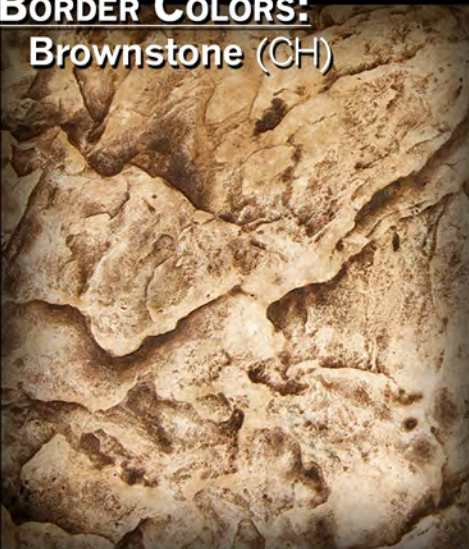

Cappuccino (CH)
w/ Brownstone (RA)

Seamless Roman Slate

Dimensions 4' x 4'

FIELD COLORS:

Cappuccino (CH)
Buckskin (CH)
Smokey Brown (RA)

Sawed into 2ft. sections

BORDER COLORS:

Brownstone (CH)