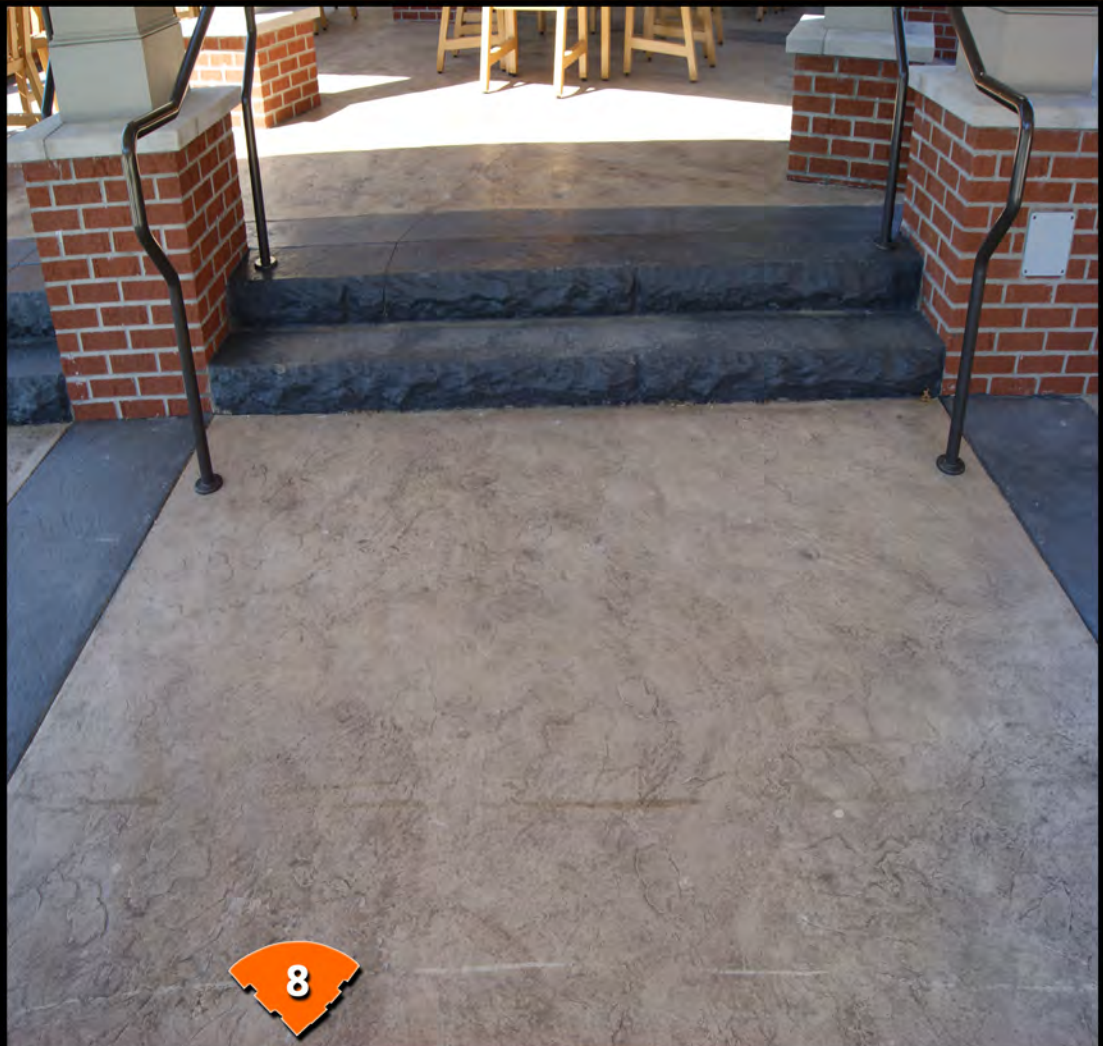

BORDER:

Dark Gray (CH)
w/ Dark Gray (RA)

Seamless Blue Ridge Stone

Dimensions 4' x 4'

FIELD COLORS:

Saddle Brown (CH)

Buckskin (CH)

w/ Chocolate (RA)