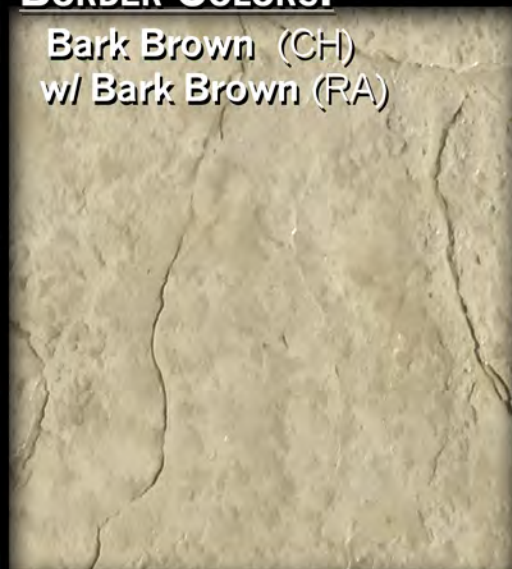

Seamless Old Granite Cleft Stone

Dimensions 4' x 4'

FIELD COLORS:

Sandy Brown (CH)

w/ Smokey Brown (RA)

BORDER COLORS:

Bark Brown (CH)

w/ Bark Brown (RA)