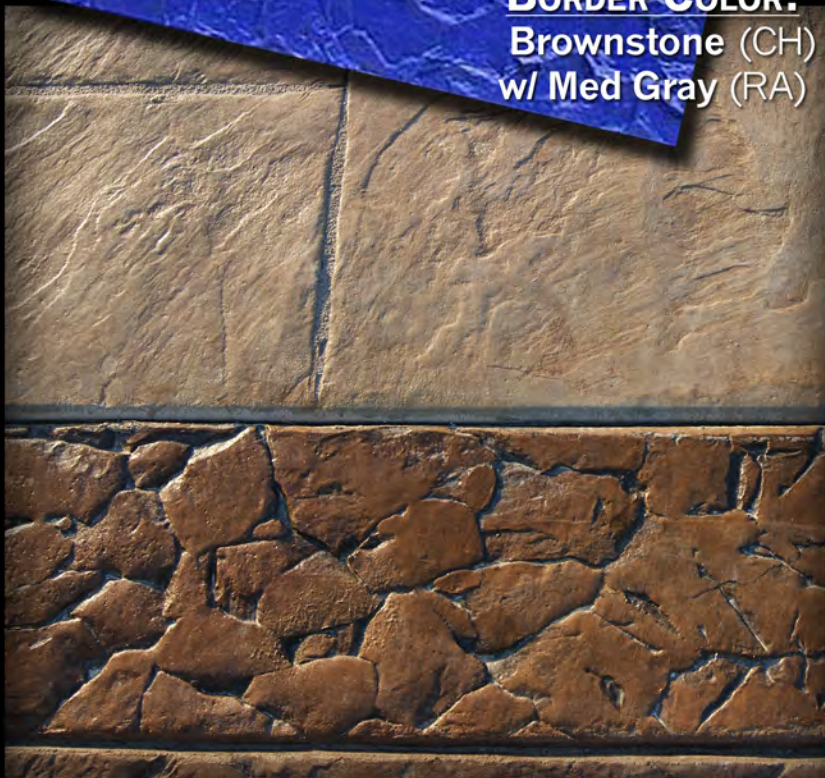

9" Classic Stone Border

Dimensions 9" x 36"

FIELD COLOR:
Shale Stone (CH)
Lava Stone (CH)
w/ Brownstone (RA)

BORDER COLOR:
Brownstone (CH)
w/ Med Gray (RA)

16"x10" Slate Border

Dimensions 16" x 40"