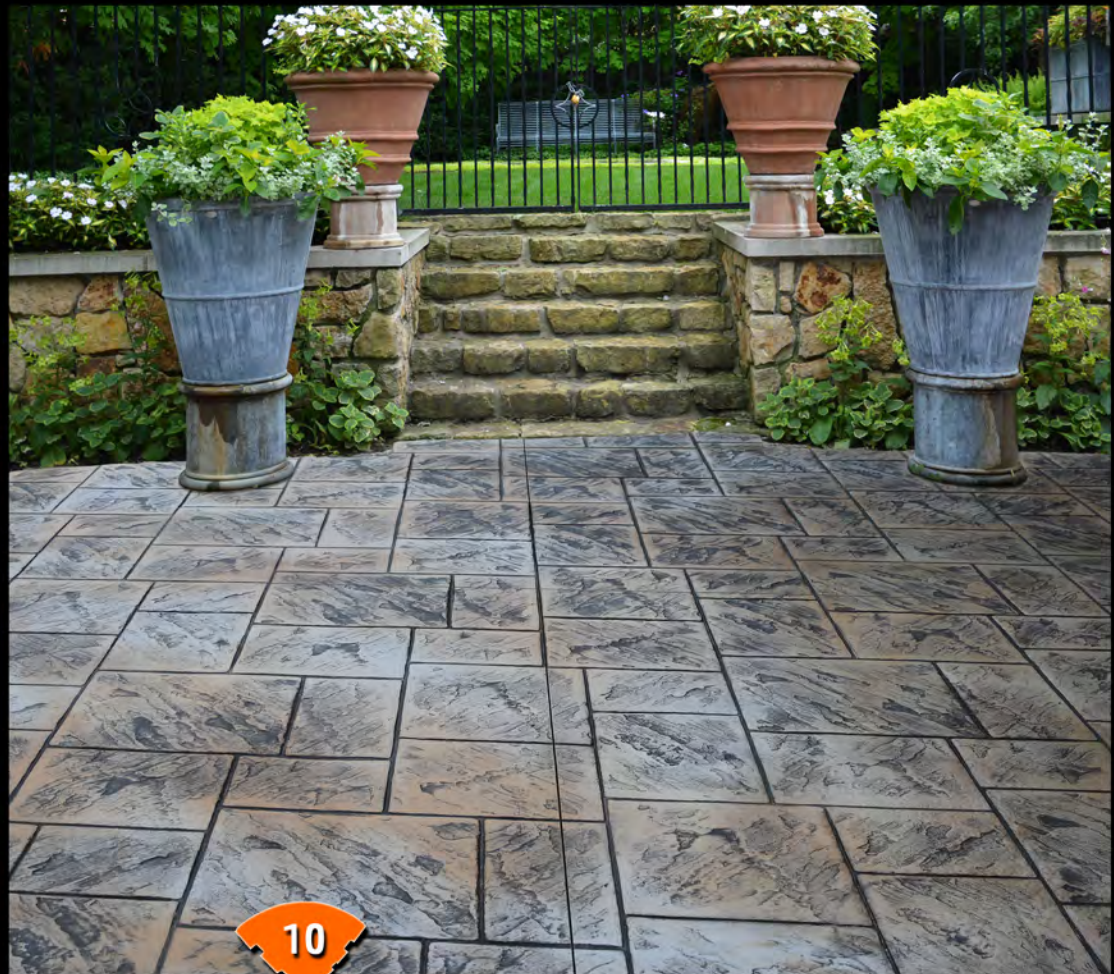

FIELD COLORS:

Dolphin (CH)
Buckskin (CH)
Black (RA)