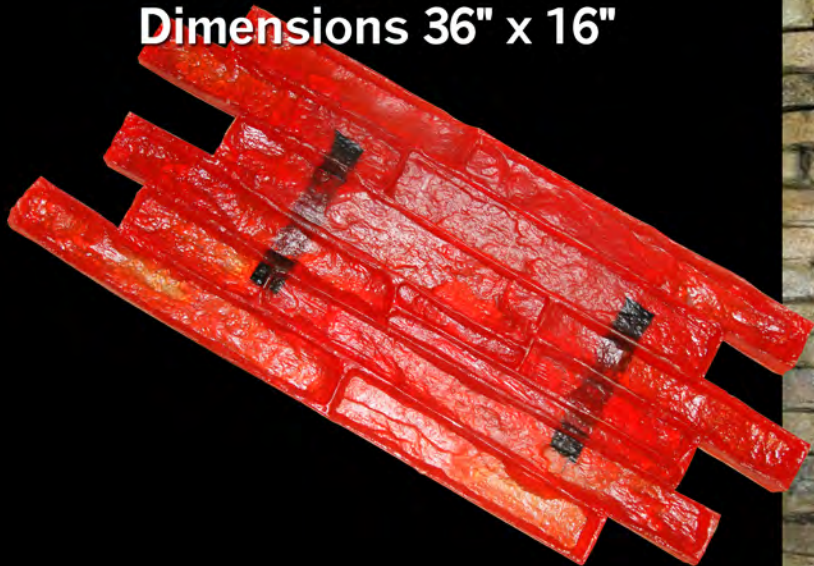

Southern Ledgestone

Dimensions 36" x 16"