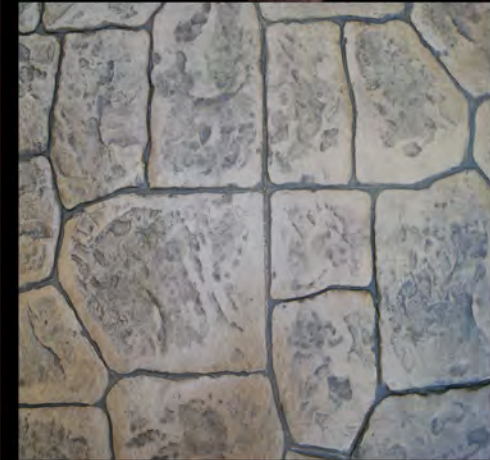

Medium Gray (CH)
w/ Dark Gray (RA)

Bavarian Castlestone

Dimensions 36" x 36"

FIELD COLORS:

Brownstone (CH)
w/ Chocolate (RA)

BORDER:

Canyon Wall (CH)
w/ Chocolate (RA)

Connors Quarry Stone