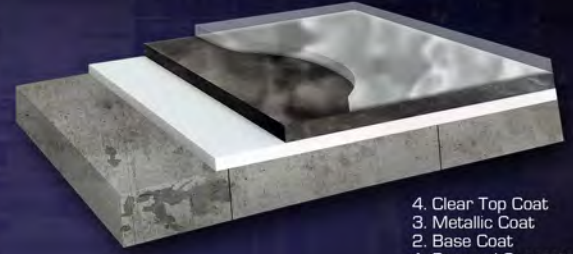

Southern Ledgestone

Dimensions 36" x 16"

LIQUID METALS

HIGH PERFORMANCE COATING SYSTEMS

- Seamless Flooring with no Crout Lines
- Easy to Clean and Maintain
- Limitless Color Options
- Available in 3 gallon & 15 gallon kit