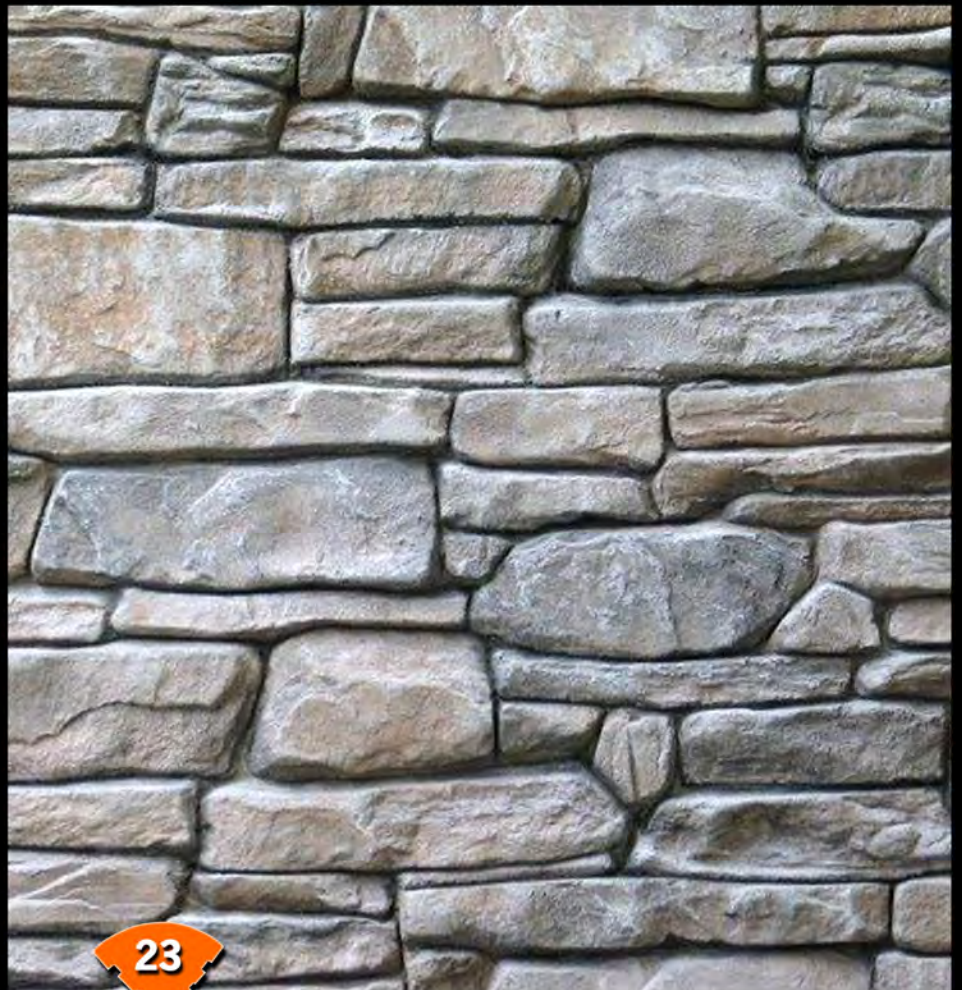

Vertical Concrete Stamps

English Cobblestone

Dimensions 24" x 21"

Orchard Stone

Dimensions 36" x 15"

Vertical Concrete Stamps

Vineyard

Dimensions 24" x 12"