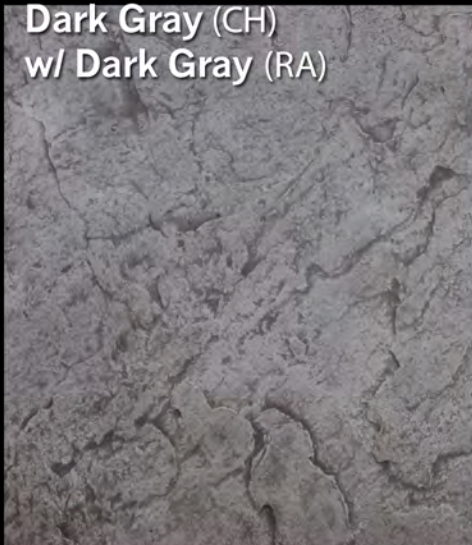

Seamless Travertine

Dimensions 5' x 5'

FIELD COLORS:

Toffee (LC)
w/ Dark Gray (RA)

Seamless Bluestone

Dimensions 4' x 4'

FIELD COLORS:

Clay (LC)
w/ Dark Gray (RA)

BORDER:

Dark Gray (CH)
w/ Dark Gray (RA)

Seamless Blue Ridge Stone

Dimensions 4' x 4'

FIELD COLORS:

Saddle Brown (CH)

Buckskin (CH)

w/ Chocolate (RA)