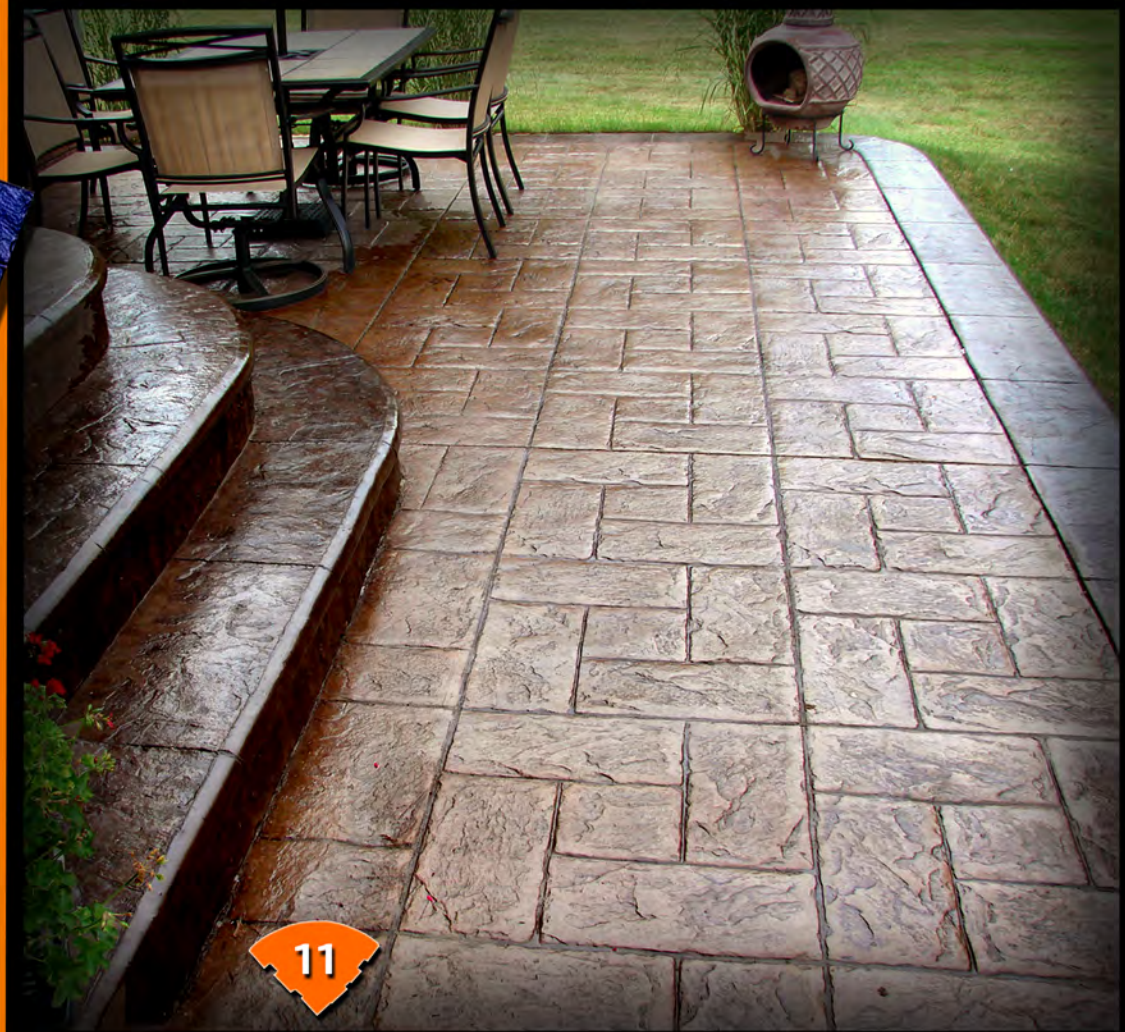

BORDER COLORS:

Chocolate (CH)
w/ Chocolate (RA)