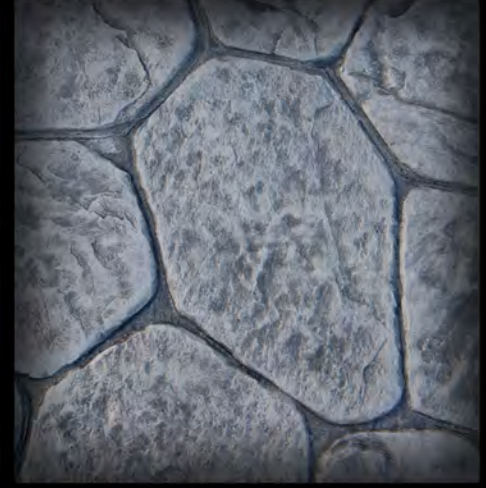

BORDER COLORS:

Rustic Brown (CH)
w/ Light Gray (RA)

Large Random Stone

Dimensions 36" x 36"

FIELD COLORS:

Dolphin (CH)
w/ Dark Gray (RA)

BORDER:

Dark Gray (CH)
w/ Black (RA)