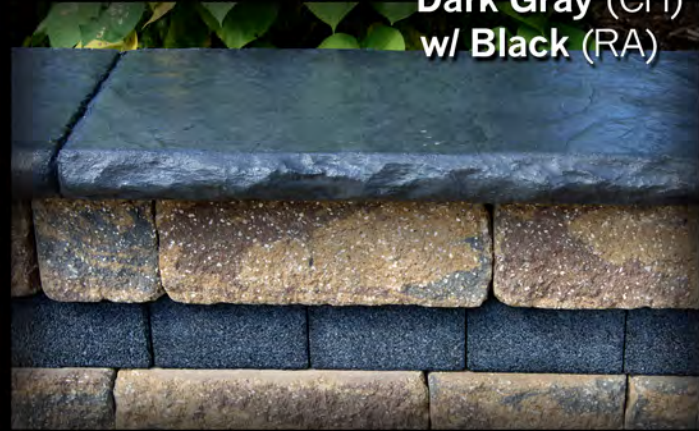

4" Denali Liner - Cap

Dimensions 4"
(various lengths)

WALL CAP COLOR:
Light Chocolate (LC)
w/ Chocolate (RA)

STEP COLOR:
Dark Gray (CH)
w/ Dark Gray (RA)

**4" Denali Liner
- Step**

6" Stone Stepliner

Dimensions 6" x 48"

STEP COLOR:
Buckskin (CH)
w/ Bark Brown (RA)

2" Denali Liner - CAP

Dimensions 2" x 8'

CAP COLOR:
Dark Gray (CH)
w/ Black (RA)

2" Denali Liner-STEP

Dimensions 2" x 8'

STEP COLOR:
Travertine (CH)
w/ Smokey Brown (RA)