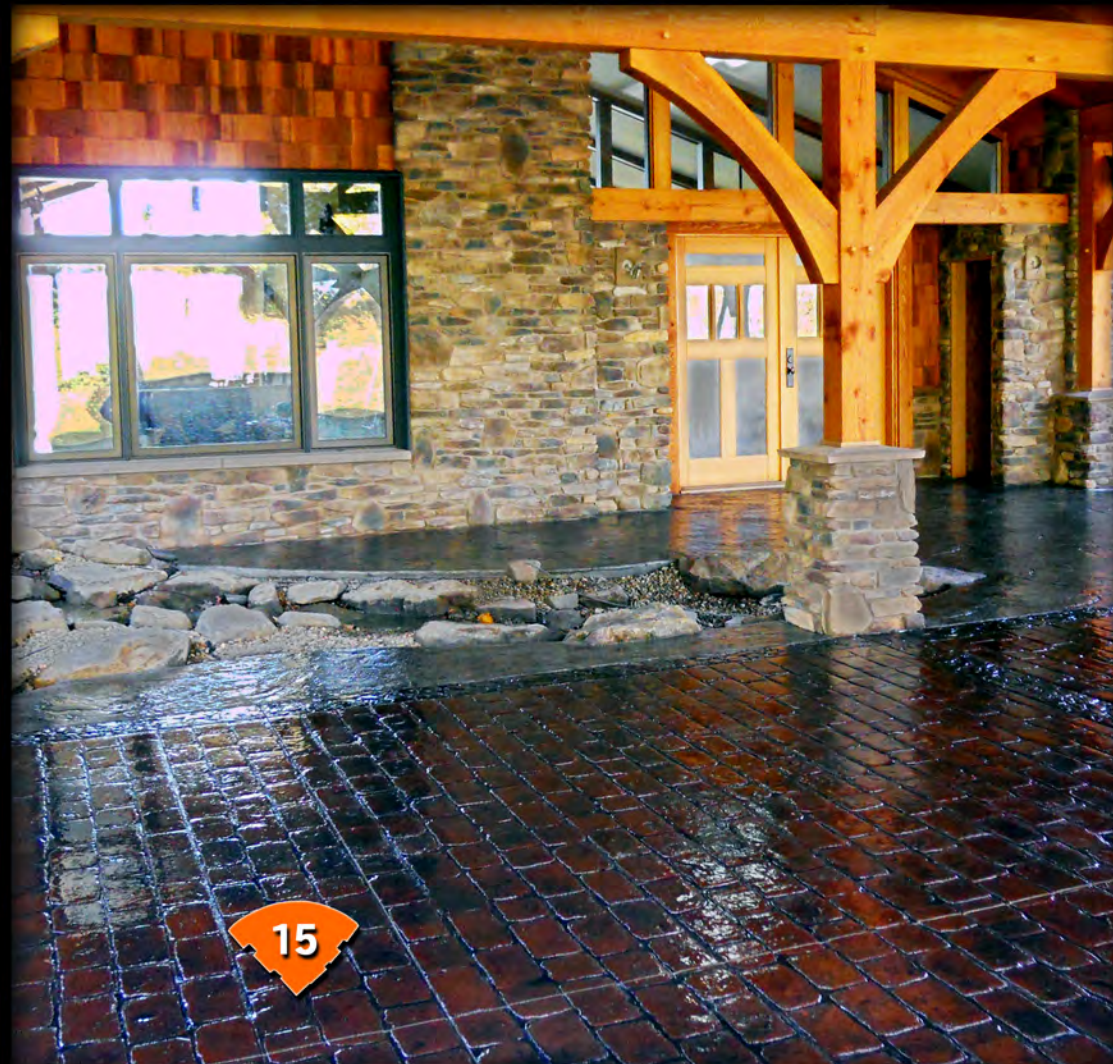

UK Cobblestone

Dimensions 41" x 21"

FIELD COLORS:
Redwood (CH)
w/ Black (RA)